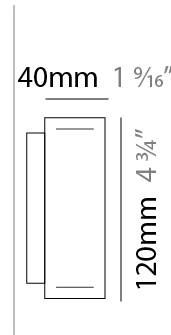

LED120 SURFACE

D73029- -

base number
Color   Finish
Temperature   Options

1. To build a product code in our configurator select the specify button on the base model # product page
2. To build a manual product code on this datasheet choose from the options listed below in blue font and add the suffix to the base model #

GENERAL

Series: Woodlin
Subseries: LED120
Brand: Tunto
Division: Design
Mounting Type: Surface
Mounting Location: Wall
Subcategory: Profile

PHYSICAL

Shape: Rectangle
Length (mm): 700
Length (in): 27 ⁹/₁₆
Width (mm): 40
Width (in): 1 ⁹/₁₆
Height (mm): 120
Height (in): 4 ³/₄
Extension (mm): 40
Extension (in): 1 ⁹/₁₆
Light Distribution: Direct / Indirect
Diffuser: Opal
Fixture Finish: [WAL / ASH / OAK / BLK / WHI](#)
Fixture Material: Wood

ELECTRICAL

Lamp Type: LED
Input Wattage (W): 31
Total Output Wattage (W): 25.3
Dimming: Tri-Mode (Non-Dimming and Phase Dimming (120Vac only) and 0-10V Dimming)
Driver Included: Yes
Driver Location: Remote
Driver Type: Constant Current - Universal
Driver Class: Class 2
Housing: ENCP3
Input Voltage (V): 120 - 277
Constant Current (MA): 700

LED

[Color Temperature (°K): 2700 / 3000 / 4000](#)
Max. Delivered Lumen (lm): 1500
CRI: >93 CRI
Lamp Life (hrs): 50000

OPTICAL

RATINGS AND CERTIFICATIONS

Certified By: Certified for North American Standards
IP rating: IP20

PROJECT
TYPE
SPECIFIER
QUANTITY
DATE

700mm 27 ⁹/₁₆"

Indirect